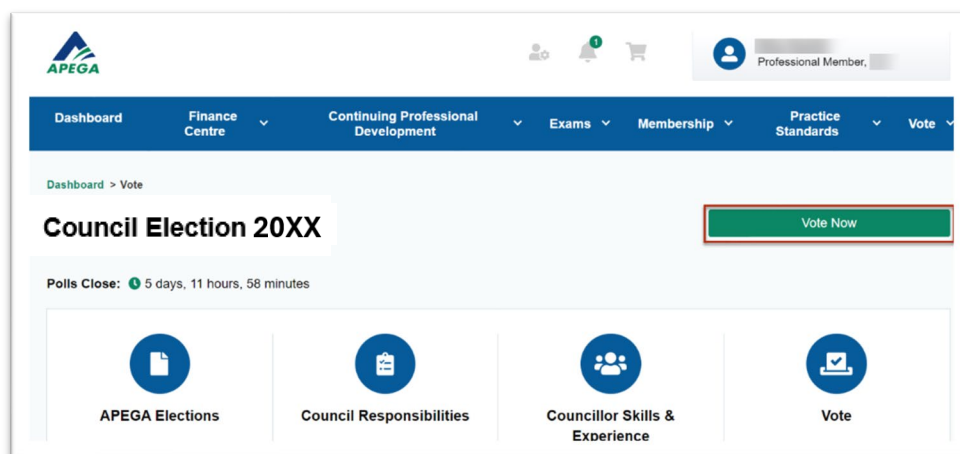

## Council Election 2025: Accessing your ballot in myAPEGA

1. Log in to [myAPEGA](#). For the best experience, please use Google Chrome or Microsoft Edge web browsers.
2. In the blue navigation bar within the dashboard in myAPEGA, click on **Vote > Council Election 2025**.  
For mobile devices, if the blue navigation bar is not visible, select the menu icon (☰) in the top left corner to expand the full menu options.

3. On the Council Election 2025 page, click on the green "**Vote Now**" button on the right side of the page. While this page is accessible to all users, only those who are eligible to vote will have access to the "Vote Now" button.