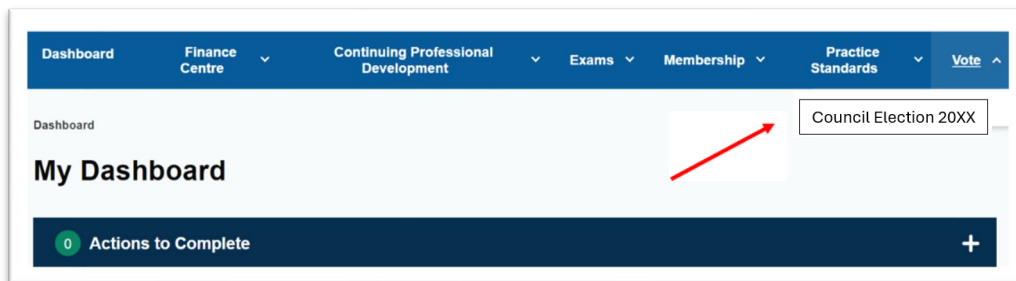

## Council Election 2025: Accessing your ballot in myAPEGA

1. Log in to [myAPEGA](#). For the best experience, please use Google Chrome or Microsoft Edge web browsers.
2. In the blue navigation bar within the dashboard in myAPEGA, click on **Vote > Council Election 2025**.  
For mobile devices, if the blue navigation bar is not visible, select the menu icon (☰) in the top left corner to expand the full menu options.

3. On the Council Election 2025 page, click on the green "**Vote Now**" button on the right side of the page. While this page is accessible to all users, only those who are eligible to vote will have access to the "Vote Now" button.